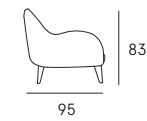

**Coating** | leather / synthetic cover  
**Seat comfort** | Polyurethane density 35  
**Back comfort** | Polyurethane  
**Feet** | Wood H. 22 cm  
**Seat** | H. 43 cm - D. 55 cm  
**Arm** |

idra

78

scheda tecnica  
technical data sheet