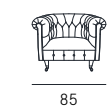

Soft shapes, a classic design with bold features, Cesterino blends with success its timeless beauty with pleasant and clean lines.

scheda tecnica  
technical data sheet

2P  
2 seater

POLTRONA  
Armchair

DETTAGLI  
Features