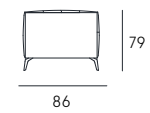

scheda tecnica
technical data sheet

DETTAGLI
Features

LAVORAZIONE CAPITONNÉ
Capitonné manufacturing