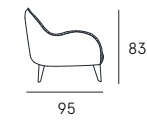

POLTRONA
Armchair