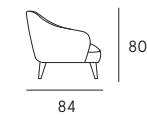

scheda tecnica
technical data sheet

POLTRONA
Armchair