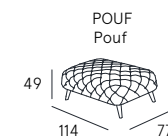

scheda tecnica
technical data sheet