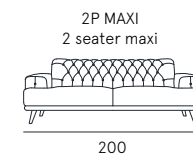

scheda tecnica
technical data sheet

DETTAGLI
Features

LAVORAZIONE CAPITONNÉ
Capitoné manufacturing

SEDUTA CON CINGHIE ELASTICHE
Seat with elastic belts

Rivestimento | pelle / sintetico
Comfort seduta | Poliuretano espanso densità 35
Comfort spalliera | Poliuretano espanso
Piedi | Legno H. 18 cm
Seduta | H. 45 cm - P. 63 cm
Braccio | H. 61 cm - L. 25 cm

Coating | leather / synthetic cover
Seat comfort | Polyurethane density 35
Back comfort | Polyurethane
Feet | Wood H. 18 cm
Seat | H. 45 cm - D. 63 cm
Arm | H. 61 cm - L. 25 cm