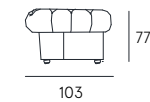

**Coating** | leather / synthetic cover  
**Seat comfort** | Polyurethane density 35  
**Back comfort** | Polyurethane  
**Feet** | PVC H. 2,5 cm  
**Seat** | H. 45 cm - D. 65 cm  
**Arm** | L. 37 cm

103

77

3P  
3 seater

240

2P MAXI  
2 seater maxi

220

2P  
2 seater

200