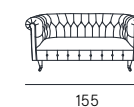

scheda tecnica
technical data sheet

2P
2 seater

DETTAGLI
Features

LAVORAZIONE CAPITONNÉ
Capitoné manufacturing

SEDUTA CON CINGHIE ELASTICHE
Seat with elastic belts

Rivestimento | pelle / sintetico
Comfort seduta | Poliuretano espanso densità 35
Comfort spalliera | Poliuretano espanso
Piedi | Legno H. 19 cm
Seduta | H. 40 cm - P. 53 cm
Braccio |

Coating | leather / synthetic cover
Seat comfort | Polyurethane density 35
Back comfort | Polyurethane
Feet | Wood H. 19 cm
Seat | H. 40 cm - D. 53 cm
Arm |