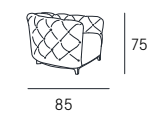

jazz

scheda tecnica
technical data sheet

VERSIONE CAPITONNÉ
Capitonné Version

DETTAGLI
Features

LAVORAZIONE CAPITONNÉ
Capitonné manufacturing

SEDUTA CON CINGHIE ELASTICHE
Seat with elastic belts

Rivestimento | pelle / sintetico
Comfort seduta | Poliuretano espanso densità 35
Comfort spalliera | Poliuretano espanso
Piedi | Legno H. 8 cm
Seduta | H. 42 cm - P. 52 cm
Braccio |

Coating | leather / synthetic cover
Seat comfort | Polyurethane density 35
Back comfort | Polyurethane
Feet | Wood H. 8 cm
Seat | H. 42 cm - D. 52 cm
Arm |