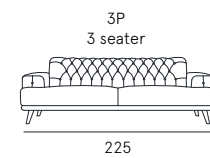

scheda tecnica
technical data sheet

DETTAGLI
Features

LAVORAZIONE CAPITONNÉ
Capitoné manufacturing

SEDUTA CON CINGHIE ELASTICHE
Seat with elastic belts

Rivestimento | pelle / sintetico
Comfort seduta | Poliuretano espanso densità 35
Comfort spalliera | Poliuretano espanso
Piedi | Legno H. 18 cm
Seduta | H. 45 cm - P. 63 cm
Braccio | H. 61 cm - L. 25 cm

Coating | leather / synthetic cover
Seat comfort | Polyurethane density 35
Back comfort | Polyurethane
Feet | Wood H. 18 cm
Seat | H. 45 cm - D. 63 cm
Arm | H. 61 cm - L. 25 cm