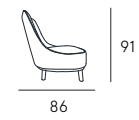

irma

scheda tecnica
technical data sheet

POLTRONA
Armchair