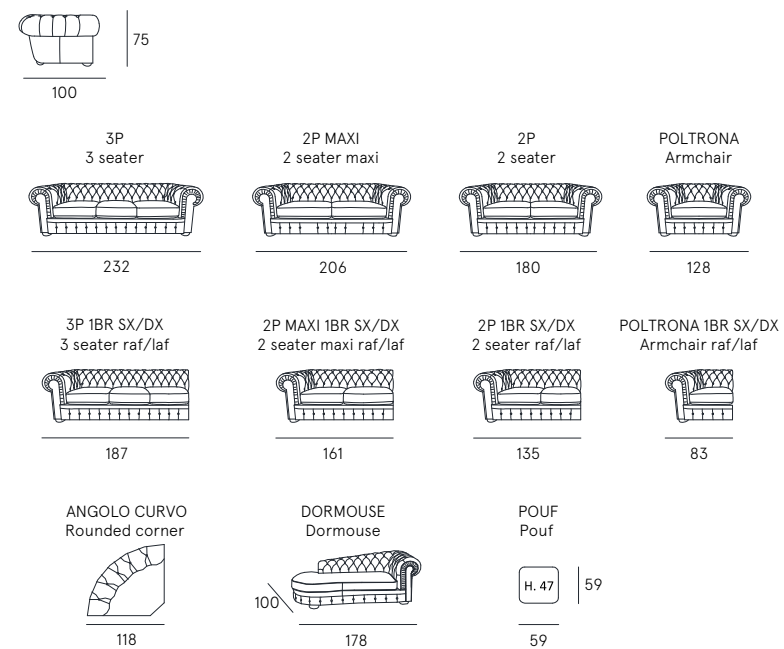

scheda tecnica
technical data sheet

DETTAGLI
Features

LAVORAZIONE CAPITONNÉ
Capitoné manufacturing

SEDUTA CON CINGHIE ELASTICHE
Seat with elastic belts

Rivestimento | pelle / sintetico
Comfort seduta | Poliuretano espanso densità 35
Comfort spalliera | Poliuretano espanso
Piedi | Legno H. 6 cm
Seduta | H. 47 cm - P. 58 cm
Braccio | H. 75 cm - L. 35 cm

Coating | leather / synthetic cover
Seat comfort | Polyurethane density 35
Back comfort | Polyurethane
Feet | Wood H. 6 cm
Seat | H. 47 cm - D. 58 cm
Arm | H. 75 cm - L. 35 cm