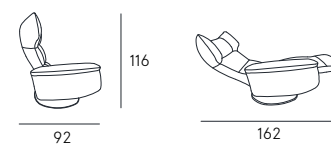

a r u m

scheda tecnica
technical data sheet

POLTRONA RECLINER
Relax armchair

88

DETTAGLI
Features

SEDUTA CON CINGHIE ELASTICHE
Seat with elastic belts

Rivestimento | pelle / sintetico
Comfort seduta | Poliuretano espanso densità 30
Comfort spalliera | Poliuretano espanso
Piedi | Base / Razza
Seduta | H. 47 cm - P. 54 cm
Braccio | H. 61 cm

Coating | leather / synthetic cover
Seat comfort | Polyurethane density 30
Back comfort | Polyurethane
Feet | Swivel Base
Seat | H. 47 cm - D. 54 cm
Arm | H. 61 cm