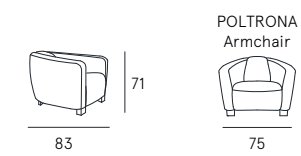

jazz

scheda tecnica
technical data sheet

VERSIONE CAPITONNÉ
Capitonné Version

DETTAGLI
Features

LAVORAZIONE CAPITONNÉ
Capitonné manufacturing

SEDUTA CON CINGHIE ELASTICHE
Seat with elastic belts

Rivestimento | pelle / sintetico
Comfort seduta | Poliuretano espanso densità 35
Comfort spalliera | Poliuretano espanso
Piedi | Legno H. 8 cm
Seduta | H. 42 cm - P. 52 cm
Braccio |

Coating | leather / synthetic cover
Seat comfort | Polyurethane density 35
Back comfort | Polyurethane
Feet | Wood H. 8 cm
Seat | H. 42 cm - D. 52 cm
Arm |