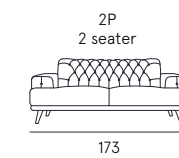

scheda tecnica
technical data sheet

DETTAGLI
Features

LAVORAZIONE CAPITONNÉ
Capitoné manufacturing

SEDUTA CON CINGHIE ELASTICHE
Seat with elastic belts

Rivestimento | pelle / sintetico
Comfort seduta | Poliuretano espanso densità 35
Comfort spalliera | Poliuretano espanso
Piedi | Legno H. 18 cm
Seduta | H. 45 cm - P. 63 cm
Braccio | H. 61 cm - L. 25 cm

Coating | leather / synthetic cover
Seat comfort | Polyurethane density 35
Back comfort | Polyurethane
Feet | Wood H. 18 cm
Seat | H. 45 cm - D. 63 cm
Arm | H. 61 cm - L. 25 cm