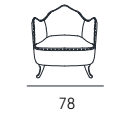

DETTAGLI
Features

SEDUTA CON CINGHIE ELASTICHE
Seat with elastic belts