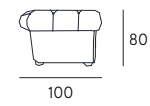

scheda tecnica
technical data sheet

3P 3 seater 246	2P MAXI 2 seater maxi 218	2P 2 seater 190	POLTRONA Armchair 135
3P LETTO 3 seater sofaBed 246	2P MAXI LETTO 2 seater sofaBed 218	2P LETTO 2 seater sofaBed 190