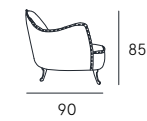

k u m a

scheda tecnica
technical data sheet

POLTRONA
Armchair