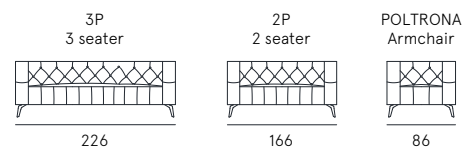

scheda tecnica
technical data sheet

DETTAGLI
Features

LAVORAZIONE CAPITONNÉ
Capitonné manufacturing

SEDUTA CON CINGHIE ELASTICHE
Seat with elastic belts

Rivestimento | pelle / sintetico
Comfort seduta | Poliuretano espanso densità 35
Comfort spalliera | Poliuretano espanso
Piedi | Metallo H. 17,5 cm
Seduta | H. 45 cm - P. 59 cm
Braccio | H. 79 cm - L. 15 cm

Coating | leather / synthetic cover
Seat comfort | Polyurethane density 35
Back comfort | Polyurethane
Feet | Metal H. 17,5 cm
Seat | H. 45 cm - D. 59 cm
Arm | H. 79 cm - L. 15 cm