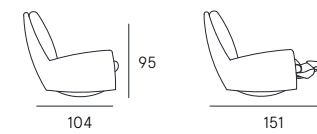

scheda tecnica
technical data sheet