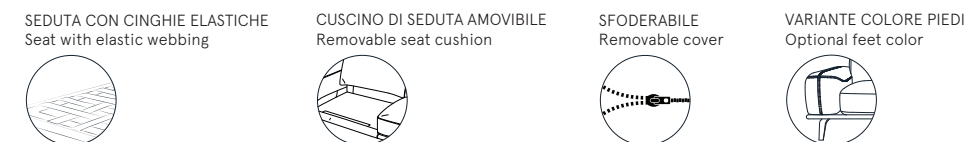

DETTAGLI
Features

Rivestimento | tessuto
Comfort seduta | Poliuretano espanso densità 35
Comfort spalliera | Piuma con poliuretano
Piedi | Legno H. 15 cm
Seduta | H. 46 cm - P. 56 cm
Braccio | H. 56 cm L. 32 cm

Coating | fabric
Seat comfort | Polyurethane density 35
Back comfort | Feather with polyurethane
Feet | Wood H. 15 cm
Seat | H. 46 cm - D. 56 cm
Arm | H. 56 cm L. 32 cm