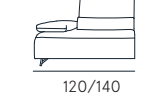

POL. 1BR SX/DX RCL
Relax armchair raf/laf relax