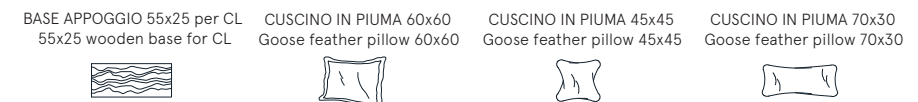

scheda tecnica
technical data sheet

OPTIONALS
Optionals

DETTAGLI
Features

Rivestimento | tessuto
Comfort seduta | Poliuretano espanso densità 35
Comfort spalliera | Piuma con poliuretano
Piedi | Legno H. 15 cm
Seduta | H. 46 cm - P. 56 cm
Braccio | H. 56 cm L. 32 cm

Coating | fabric
Seat comfort | Polyurethane density 35
Back comfort | Feather with polyurethane
Feet | Wood H. 15 cm
Seat | H. 46 cm - D. 56 cm
Arm | H. 56 cm L. 32 cm