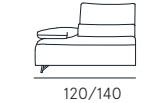

DETTAGLI
Features

SEDUTA CON CINGHIE ELASTICHE
Seat with elastic webbing