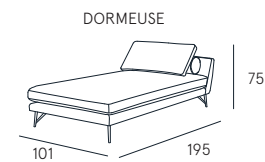

scheda tecnica
technical data sheet

ELEMENTI INCLUSI
Included elements

2 CUSCINI BRACCIO IN PIUMA
N.B. 1PZ PER VERSIONI 1BR.
2 pillows for each version
1 pillow for RAF/LAF version

* NON PREVISTI PER POLTRONA
* not included in the armchair

2 CUSCINI 45x45 IN PIUMA
N.B. 1PZ PER VERSIONI 1BR.
2 pillows for each version
1 pillow for RAF/LAF version

* NON PREVISTI PER POLTRONA
* not included in the armchair

OPTIONALS
Optionals

CUSCINO IN PIUMA 70x30
Pillow 70x30

DETTAGLI
Features

SEDUTA CON CINGHIE ELASTICHE
Seat with elastic webbing

CUSCINO DI SEDUTA AMOVIBILE
Removable seat cushion

SFODERABILE
Removable cover

VARIANTE COLORE PIEDI
Optional feet color

Rivestimento | tessuto
Comfort seduta | Poliuretano espanso densità 35
Comfort spalliera | Piuma con poliuretano
Piedi | Metallo H. 17,5 cm
Seduta | H. 46 cm - P. 57 cm
Braccio | H. 74 cm L. 20 cm

Coating | fabric
Seat comfort | Polyurethane density 35
Back comfort | Feather with polyurethane
Feet | Metal H. 17,5 cm
Seat | H. 46 cm - D. 47 cm
Arm | H. 74 cm L. 20 cm