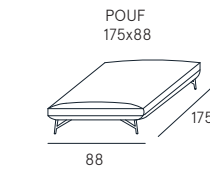

scheda tecnica
technical data sheet

ELEMENTI INCLUSI
Included elements

2 CUSCINI BRACCIO IN PIUMA
N.B. 1PZ PER VERSIONI 1BR.
2 pillows for each version
1 pillow for RAF/LAF version

* NON PREVISTI PER POLTRONA
* not included in the armchair

2 CUSCINI 45x45 IN PIUMA
N.B. 1PZ PER VERSIONI 1BR.
2 pillows for each version
1 pillow for RAF/LAF version

* NON PREVISTI PER POLTRONA
* not included in the armchair

OPTIONALS
Optionals

CUSCINO IN PIUMA 70x30
Pillow 70x30

DETTAGLI
Features

SEDUTA CON CINGHIE ELASTICHE
Seat with elastic webbing

CUSCINO DI SEDUTA AMOVIBILE
Removable seat cushion

SFODERABILE
Removable cover

VARIANTE COLORE PIEDI
Optional feet color

Rivestimento | tessuto
Comfort seduta | Poliuretano espanso densità 35
Comfort spalliera | Piuma con poliuretano
Piedi | Metallo H. 17,5 cm
Seduta | H. 46 cm - P. 57 cm
Braccio | H. 74 cm L. 20 cm

Coating | fabric
Seat comfort | Polyurethane density 35
Back comfort | Feather with polyurethane
Feet | Metal H. 17,5 cm
Seat | H. 46 cm - D. 47 cm
Arm | H. 74 cm L. 20 cm