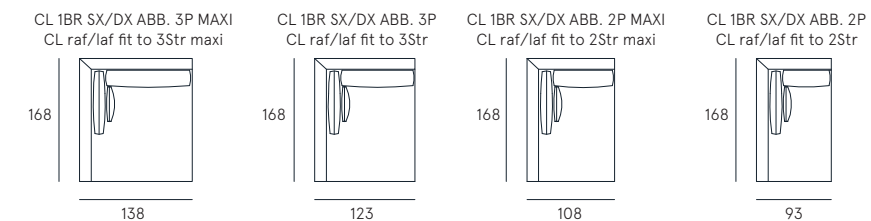

scheda tecnica  
technical data sheet

ELEMENTI INCLUSI  
Included elements

2 CUSCINI BRACCIO IN PIUMA  
N.B. 1PZ PER VERSIONI 1BR.  
2 pillows for each version  
1 pillow for RAF/LAF version

\* NON PREVISTI PER POLTRONA  
\* not included in the armchair

Coating | fabric  
Seat comfort | Polyurethane density 35  
Back comfort | Feather with polyurethane  
Feet | Metal H. 17,5 cm  
Seat | H. 46 cm - D. 47 cm  
Arm | H. 74 cm L. 20 cm