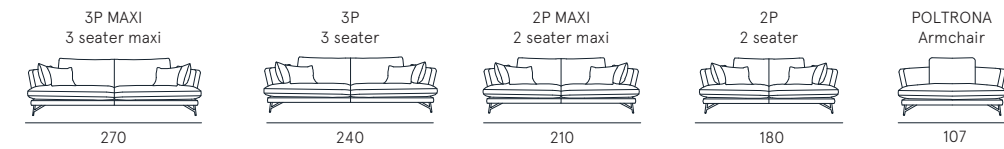

scheda tecnica
technical data sheet

ELEMENTI INCLUSI
Included elements

2 CUSCINI BRACCIO IN PIUMA
N.B. 1PZ PER VERSIONI 1BR.
2 pillows for each version
1 pillow for RAF/LAF version

* NON PREVISTI PER POLTRONA
* not included in the armchair

2 CUSCINI 45x45 IN PIUMA
N.B. 1PZ PER VERSIONI 1BR.
2 pillows for each version
1 pillow for RAF/LAF version

* NON PREVISTI PER POLTRONA
* not included in the armchair

OPTIONALS
Optionals

CUSCINO IN PIUMA 70x30
Pillow 70x30

DETTAGLI
Features

SEDUTA CON CINGHIE ELASTICHE
Seat with elastic webbing

CUSCINO DI SEDUTA AMOVIBILE
Removable seat cushion

SFODERABILE
Removable cover

VARIANTE COLORE PIEDI
Optional feet color

Rivestimento | tessuto
Comfort seduta | Poliuretano espanso densità 35
Comfort spalliera | Piuma con poliuretano
Piedi | Metallo H. 17,5 cm
Seduta | H. 46 cm - P. 57 cm
Braccio | H. 74 cm L. 20 cm

Coating | fabric
Seat comfort | Polyurethane density 35
Back comfort | Feather with polyurethane
Feet | Metal H. 17,5 cm
Seat | H. 46 cm - D. 47 cm
Arm | H. 74 cm L. 20 cm