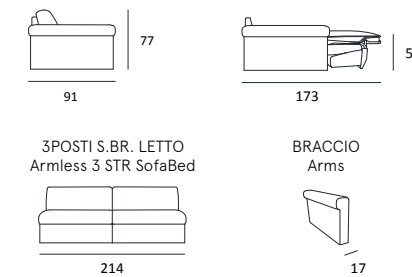

scheda tecnica
technical data sheet

3POSTI S.BR. LETTO
Armless 3 STR SofaBed

BRACCIO
Arms

Rivestimento | tessuto / sintetico

Dettagli | Sistema Letto

Comfort seduta | Poliuretano espanso densità 35

Comfort spalliera | Poliuretano

Materasso | Poliuretano con molle insacchettate densità 35 h.12 cm con rivestimento in cotone non sfoderabile

Seduta | H. 44 cm - P. 55 cm

Braccio | H. 59 cm - L. 17 cm

Coating | fabric / synthetic cover

Features | Bed system

Seat comfort | Polyurethane density 35

Back comfort | Polyurethane

Mattress | Polyurethane with pocket springs density 35 h.12 cm with not removable cotton coating

Seat | H. 44 cm - D. 55 cm

Arm | H. 59 cm - L. 17 cm