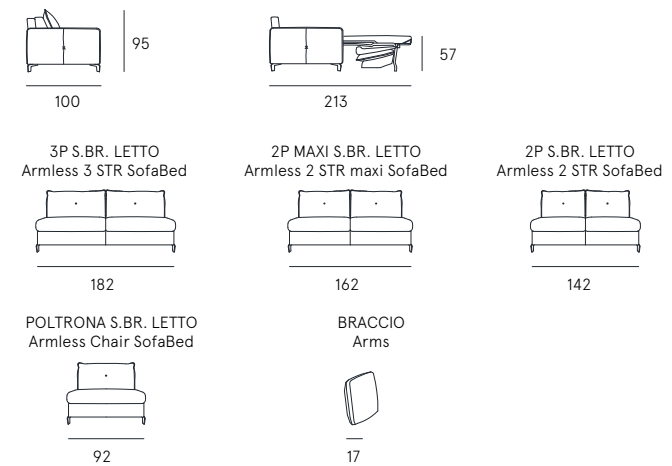

scheda tecnica
technical data sheet

Rivestimento | pelle / tessuto / sintetico
Dettagli | Sistema Letto
Comfort seduta | Poliuretano espanso densità 35
Comfort spalliera | Poliuretano
Materasso | Poliuretano espanso densità 25 h.14 cm
con rivestimento in cotone non sfoderabile
Seduta | H. 51 cm - P. 52 cm
Braccio |

Coating | leather / fabric / synthetic cover
Features | Bed system
Seat comfort | Polyurethane density 35
Back comfort | Polyurethane
Mattress | Polyurethane density 25 h.14 cm
with not removable cotton coating
Seat | H. 51 cm - P. 52 cm
Arm |