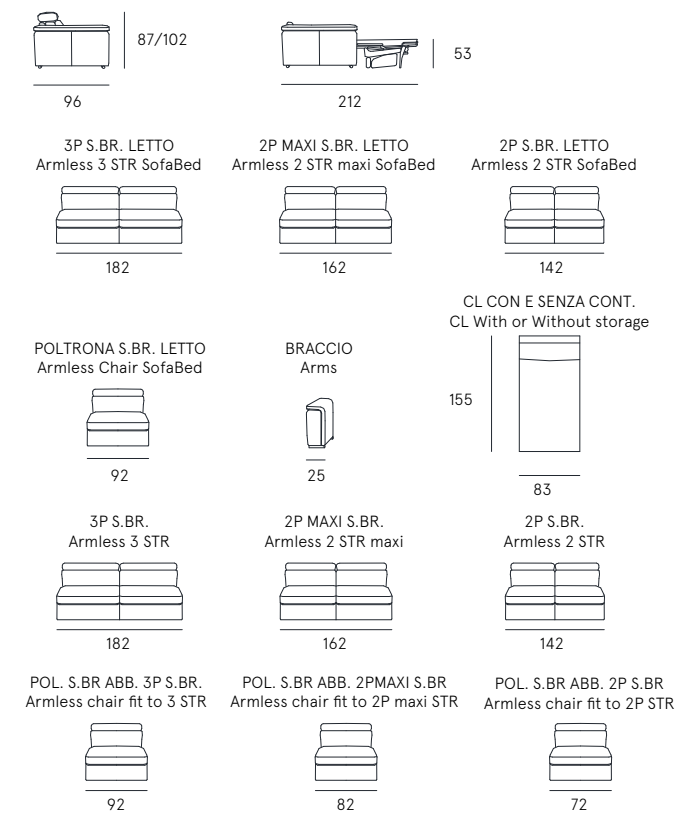

scheda tecnica
technical data sheet

Rivestimento | pelle / tessuto / sintetico
Dettagli | Sistema Letto
Dettagli | Poggiatesta regolabile
Comfort seduta | Poliuretano espanso densità 35
Comfort spalliera | Poliuretano
Materasso | Poliuretano espanso densità 25 h.14 cm
con rivestimento in cotone non sfoderabile
Seduta | H. 48 cm - P. 60 cm
Braccio | H. 63 cm - L. 25 cm

Coating | leather / fabric / synthetic cover
Features | Bed system
Features | Manual ratchet system
Seat comfort | Polyurethane density 35
Back comfort | Polyurethane
Mattress | Polyurethane density 25 h.14 cm
with not removable cotton coating
Seat | H. 48 cm - D. 60 cm
Arm | H. 63 cm - L. 25 cm