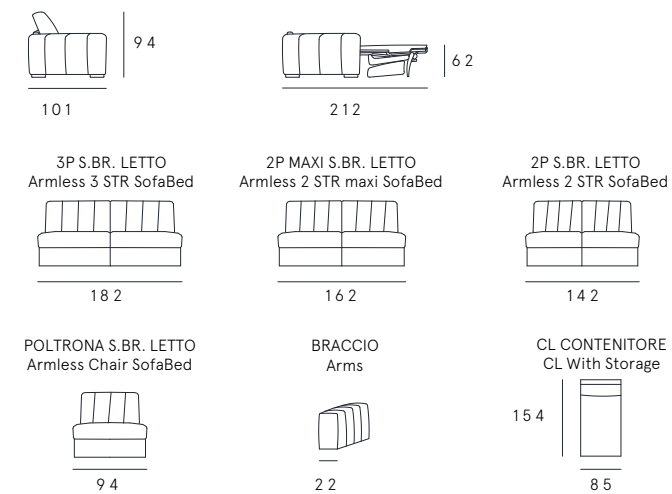

scheda tecnica
technical data sheet

Rivestimento | pelle / tessuto / sintetico

Dettagli | Sistema Letto

Rete | Elettrosaldato con cinghie sulla seduta

Comfort seduta | Poliuretano espanso densità 35

Comfort spalliera | Poliuretano

Materasso | Poliuretano espanso densità 30 h.20 cm con memory

Seduta | H. 50 cm - P. 57 cm

Braccio | H. 63 cm - L. 22 cm

Coating | leather / fabric / synthetic cover

Features | Bed system

Frame | Electro-welded bed frame with belts under seat

Seat comfort | Polyurethane density 35

Back comfort | Polyurethane

Mattress | Polyurethane density 30 h.20 cm with memory foam

Seat | H. 50 cm - D. 57 cm

Arm | H. 63 cm - L. 22 cm