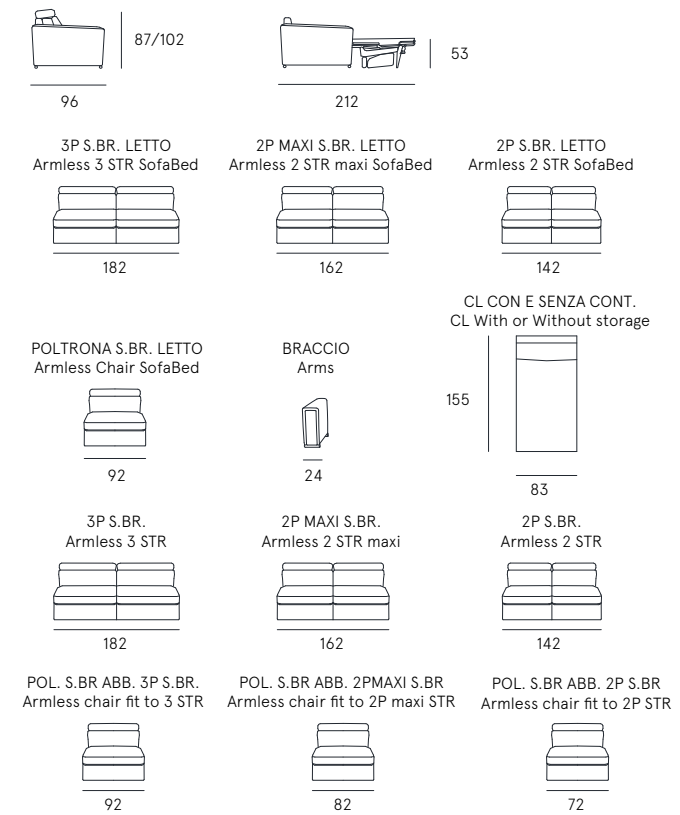

scheda tecnica
technical data sheet

Rivestimento | pelle / tessuto / sintetico
Dettagli | Sistema Letto
Dettagli | Poggiatesta regolabile
Comfort seduta | Poliuretano espanso densità 35
Comfort spalliera | Poliuretano
Materasso | Poliuretano espanso densità 25 h.14 cm con rivestimento in cotone non sfoderabile
Seduta | H. 48 cm - P. 52 cm
Braccio | H. 60 cm - L. 24 cm

Coating | leather / fabric / synthetic cover
Features | Bed system
Features | Manual ratchet system
Seat comfort | Polyurethane density 35
Back comfort | Polyurethane
Mattress | Polyurethane density 25 h.14 cm with not removable cotton coating
Seat | H. 48 cm - D. 52 cm
Arm | H. 60 cm - L. 24 cm