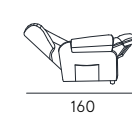

bromelia

scheda tecnica
technical data sheet