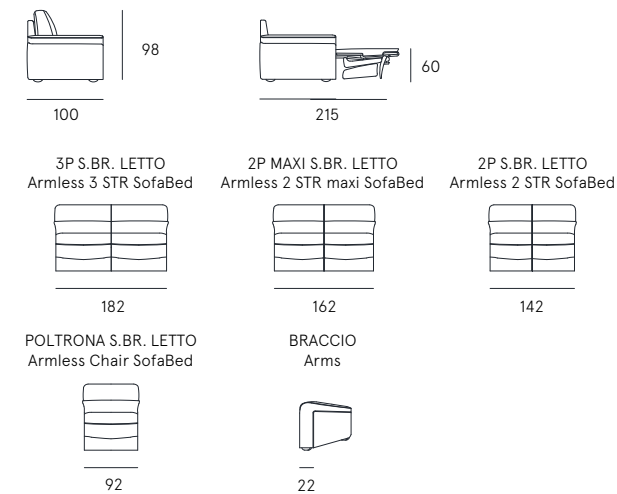

scheda tecnica
technical data sheet

Rivestimento | pelle / tessuto / sintetico
Dettagli | Sistema Letto
Comfort seduta | Poliuretano espanso densità 35
Comfort spalliera | Poliuretano
Materasso | Poliuretano espanso densità 28 h.20 cm
con rivestimento in cotone non sfoderabile
Seduta | H. 51 cm - P. 52 cm
Braccio | H. 64 cm - L. 22 cm

Coating | leather / fabric / synthetic cover
Features | Bed system
Seat comfort | Polyurethane density 35
Back comfort | Polyurethane
Mattress | Polyurethane density 28 h.20 cm
with not removable cotton coating
Seat | H. 51 cm - D. 52 cm
Arm | H. 64 cm - L. 22 cm