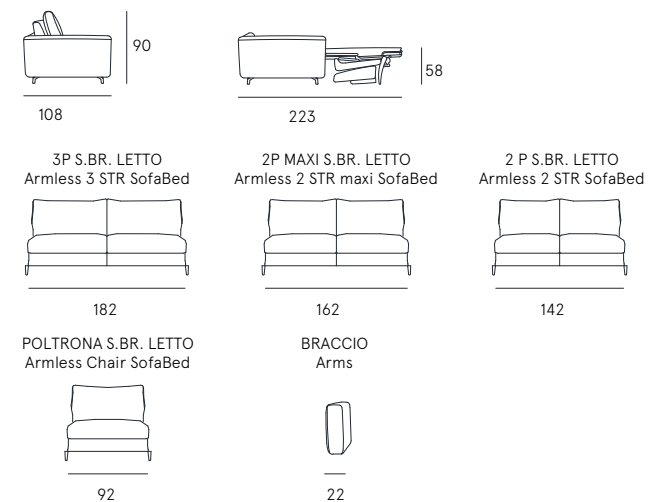

scheda tecnica
technical data sheet

Rivestimento | tessuto / sintetico
Dettagli | Sistema Letto
Comfort seduta | Piuma con poliuretano densità 35
Comfort spalliera | Piuma con poliuretano
Materasso | Poliuretano espanso densità 30 h.13 cm
con rivestimento in cotone non sfoderabile
Seduta | H. 52 cm - P. 54 cm
Braccio | H. 64 cm - L. 22 cm

Coating | fabric / synthetic cover
Features | Bed system
Seat comfort | Feather with polyurethane
Back comfort | Feather with polyurethane
Mattress | Polyurethane density 30 h.13 cm
with not removable cotton coating
Seat | H. 52 cm - D. 54 cm
Arm | H. 64 cm - L. 22 cm