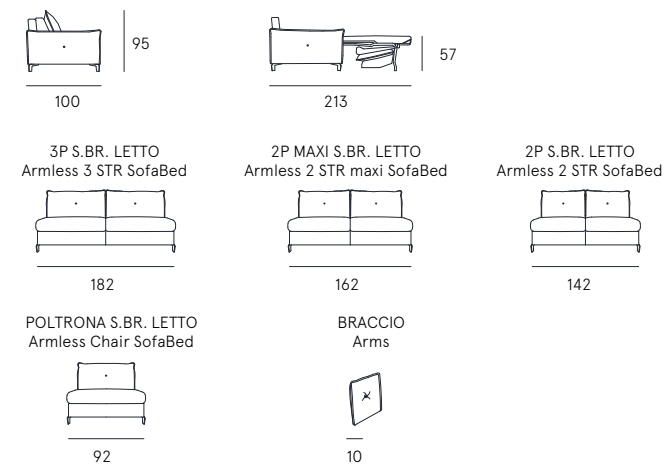

scheda tecnica
technical data sheet

Rivestimento | pelle / tessuto / sintetico
Dettagli | Sistema Letto
Comfort seduta | Poliuretano espanso densità 35
Comfort spalliera | Poliuretano
Materasso | Poliuretano espanso densità 25 h.14 cm
con rivestimento in cotone non sfoderabile
Seduta | H. 51 cm - P. 52 cm
Braccio | H. 65 cm - L. 10 cm

Coating | leather / fabric / synthetic cover
Features | Bed system
Seat comfort | Polyurethane density 35
Back comfort | Polyurethane
Mattress | Polyurethane density 25 h.14 cm
with not removable cotton coating
Seat | H. 51 cm - P. 52 cm
Arm | H. 65 cm - L. 10 cm