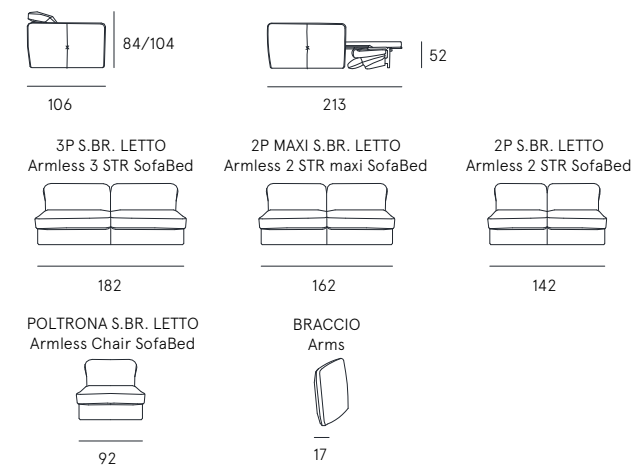

scheda tecnica
technical data sheet

Rivestimento | pelle / tessuto / sintetico
Dettagli | Sistema Letto
Dettagli | Poggiatesta regolabile
Comfort seduta | Poliuretano espanso densità 35
Comfort spalliera | Poliuretano
Materasso | Poliuretano espanso densità 25 h.14 cm
con rivestimento in cotone non sfoderabile
Seduta | H. 50 cm - P. 58 cm
Braccio | H. 70 cm - L. 17 cm

Coating | leather / fabric / synthetic cover
Features | Bed system
Features | Manual ratchet system
Seat comfort | Polyurethane density 35
Back comfort | Polyurethane
Mattress | Polyurethane density 25 h.14 cm
with not removable cotton coating
Seat | H. 50 cm - D. 58 cm
Arm | H. 70 cm - L. 17 cm