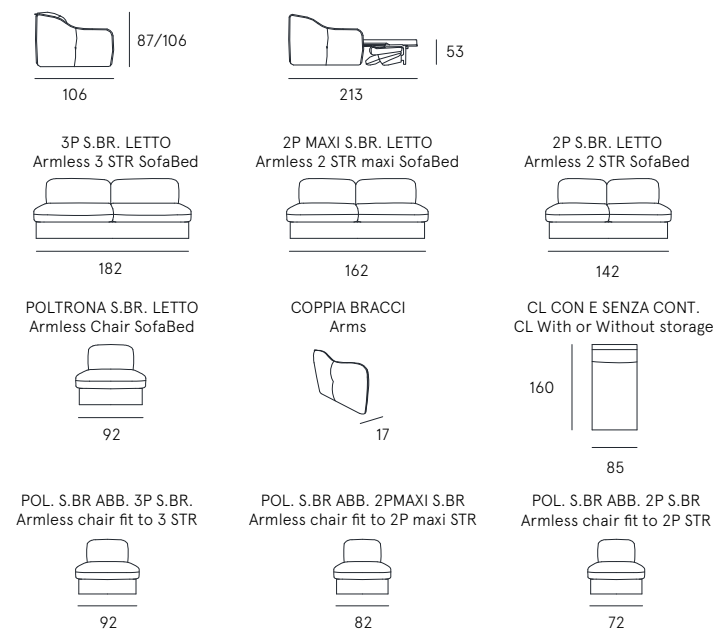

scheda tecnica
technical data sheet

Rivestimento | pelle / tessuto / sintetico
Dettagli | Sistema Letto
Dettagli | Poggiatesta regolabile
Comfort seduta | Poliuretano espanso densità 35
Comfort spalliera | Poliuretano
Materasso | Poliuretano espanso densità 25 h.14 cm
con rivestimento in cotone non sfoderabile
Seduta | H. 50 cm - P. 58 cm
Braccio | H. 65 cm - L. 17 cm

Coating | leather / fabric / synthetic cover
Features | Bed system
Features | Manual ratchet system
Seat comfort | Polyurethane density 35
Back comfort | Polyurethane
Mattress | Polyurethane density 25 h.14 cm
with not removable cotton coating
Seat | H. 50 cm - D. 58 cm
Arm | H. 65 cm - L. 17 cm