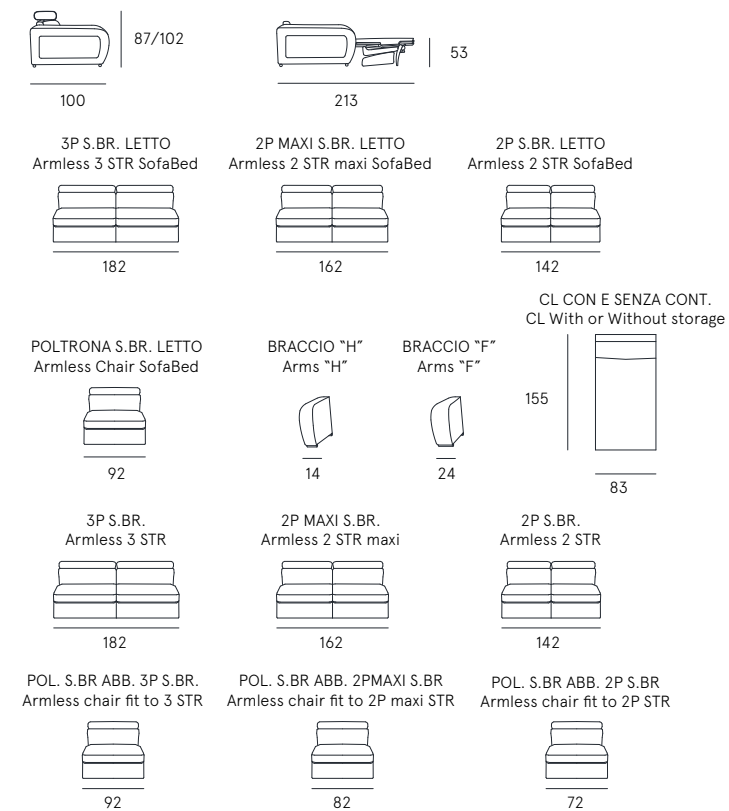

scheda tecnica
technical data sheet

Rivestimento | pelle / tessuto / sintetico
Dettagli | Sistema Letto
Dettagli | Poggiatesta regolabile
Comfort seduta | Poliuretano espanso densità 35
Comfort spalliera | Poliuretano
Materasso | Poliuretano espanso densità 25 h.14 cm
con rivestimento in cotone non sfoderabile
Seduta | H. 48 cm - P. 60 cm
Braccio | H. 60 cm

Coating | leather / fabric / synthetic cover
Features | Bed system
Features | Manual ratchet system
Seat comfort | Polyurethane density 35
Back comfort | Polyurethane
Mattress | Polyurethane density 25 h.14 cm
with not removable cotton coating
Seat | H. 48 cm - D. 60 cm
Arm | H. 60 cm