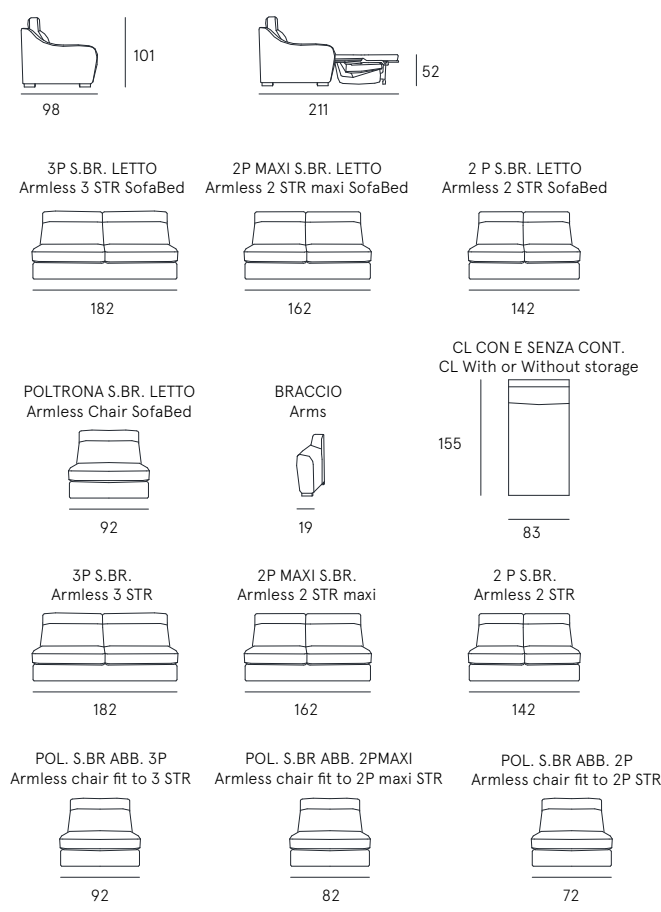

scheda tecnica
technical data sheet

Rivestimento | pelle / tessuto / sintetico
Dettagli | Sistema Letto
Rete | Elettrosaldata con cinghie sulla seduta
Comfort seduta | Poliuretano espanso densità 35
Comfort spalliera | Poliuretano
Materasso | Poliuretano espanso densità 25 h.14 cm
con rivestimento in cotone non sfoderabile
Seduta | H. 49 cm - P. 56 cm
Braccio | H. 62 cm - L. 19 cm

Coating | leather / fabric / synthetic cover
Features | Bed system
Frame | Electro-welded bed frame with belts under seat
Seat comfort | Polyurethane density 35
Back comfort | Polyurethane
Mattress | Polyurethane density 25 h.14 cm
with not removable cotton coating
Seat | H. 49 cm - D. 56 cm
Arm | H. 62 cm - L. 19 cm