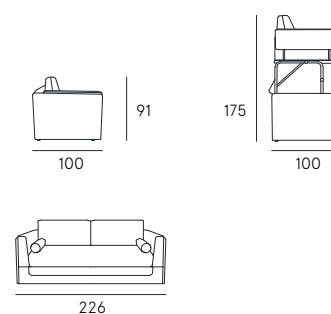

scheda tecnica
technical data sheet

DETTAGLI
Features

BLOCCO SICUREZZA BAMBINI
Child lock

Rivestimento | pelle / tessuto / sintetico
Dettagli | Sistema doppio Letto
Comfort seduta | Poliuretano espanso densità 35
Comfort spalliera | Poliuretano
Materasso | Poliuretano espanso
Seduta | H. 47 cm - P. 60 cm
Braccio | H. 73 cm - L. 18 cm

Coating | leather / fabric / synthetic cover
Features | Double Bed system
Seat comfort | Polyurethane density 35
Back comfort | Polyurethane
Mattress | Polyurethane
Seat | H. 47 cm - D. 60 cm
Arm | H. 73 cm - L. 18 cm