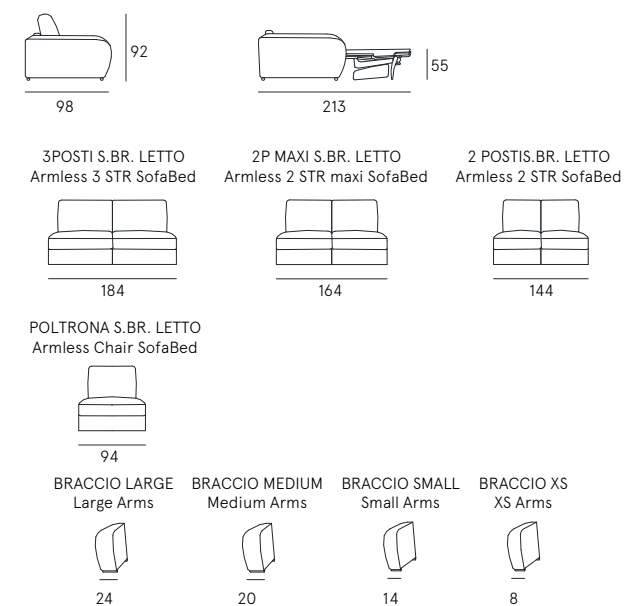

scheda tecnica
technical data sheet

Rivestimento | pelle / tessuto / sintetico
Dettagli | Sistema Letto
Comfort seduta | Poliuretano espanso densità 35
Comfort spalliera | Poliuretano
Materasso | Poliuretano espanso densità 30 h.18 cm
con rivestimento in cotone non sfoderabile
Seduta | H. 49 cm - P. 56 cm
Braccio | H. 62 cm

Coating | leather / fabric / synthetic cover
Features | Bed system
Seat comfort | Polyurethane density 35
Back comfort | Polyurethane
Mattress | Polyurethane density 30 h.18 cm
with not removable cotton coating
Seat | H. 49 cm - D. 56 cm
Arm | H. 62 cm