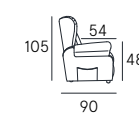

bromelia

scheda tecnica
technical data sheet