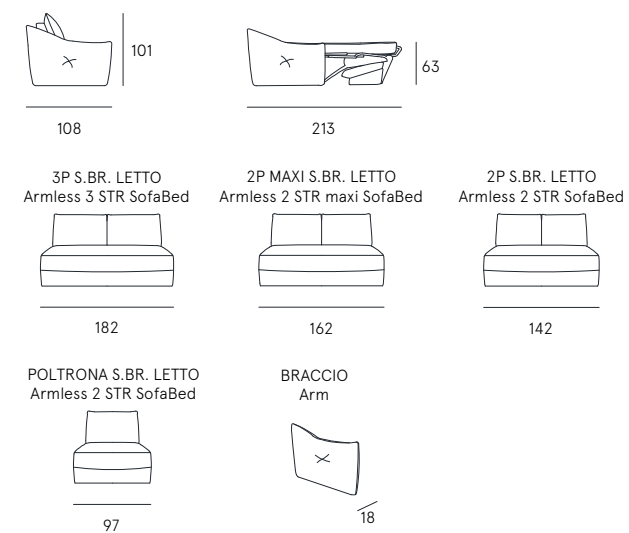

scheda tecnica
technical data sheet

Rivestimento | tessuto / sintetico
Dettagli | Sistema Letto
Rete | Elettrosaldata con cinghie sulla seduta
Comfort seduta | Poliuretano espanso densità 35
Comfort spalliera | Poliuretano
Materasso | Poliuretano espanso densità 30 h.22 cm con memory
Seduta | H. 52 cm - P. 58 cm
Braccio | H. 65 cm - L. 18 cm

Coating | fabric / synthetic cover
Features | Bed system
Frame | Electro-welded bed frame with belts under seat
Seat comfort | Polyurethane density 35
Back comfort | Polyurethane
Mattress | Polyurethane density 30 h.22 cm with memory foam
Seat | H. 52 cm - D. 58 cm
Arm | H. 65 cm - L. 18 cm