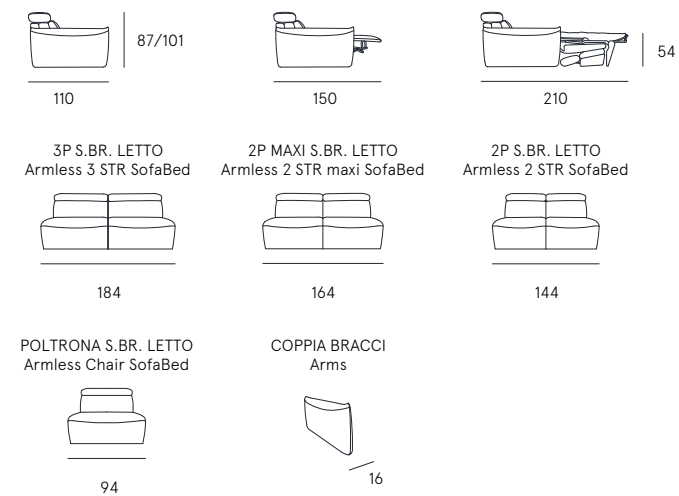

scheda tecnica
technical data sheet

Rivestimento | tessuto / sintetico
Dettagli | Recliner elettrico + Sistema Letto
Dettagli | Poggiatesta regolabile manuale
Comfort seduta | Poliuretano espanso densità 35
Comfort spalliera | Poliuretano espanso
Materasso | Poliuretano espanso densità 45 h.14 cm
con rivestimento in cotone non sfoderabile
Seduta | H. 49 cm - P. 66 cm
Braccio | H. 65 cm - L. 16 cm

Coating | fabric / synthetic cover
Features | Electric Relax + Bed system
Features | Manual ratchet system
Seat comfort | Polyurethane density 35
Back comfort | Polyurethane
Mattress | Polyurethane density 45 h.14 cm
with not removable cotton coating
Seat | H. 49 cm - D. 66 cm
Arm | H. 65 cm - L. 16 cm