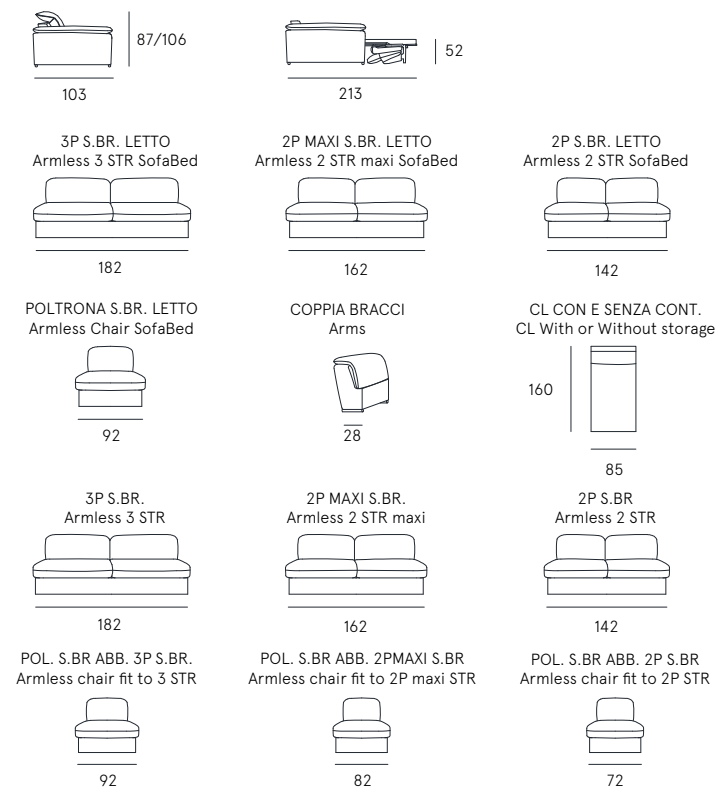

scheda tecnica
technical data sheet

Rivestimento | pelle / tessuto / sintetico
Dettagli | Sistema Letto
Dettagli | Poggiatesta regolabile
Comfort seduta | Poliuretano espanso densità 35
Comfort spalliera | Poliuretano
Materasso | Poliuretano espanso densità 25 h.14 cm con rivestimento in cotone non sfoderabile
Seduta | H. 50 cm - P. 58 cm
Braccio | H. 65 cm - L. 28 cm

Coating | leather / fabric / synthetic cover
Features | Bed system
Features | Manual ratchet system
Seat comfort | Polyurethane density 35
Back comfort | Polyurethane
Mattress | Polyurethane density 25 h.14 cm with not removable cotton coating
Seat | H. 50 cm - D. 58 cm
Arm | H. 65 cm - L. 28 cm